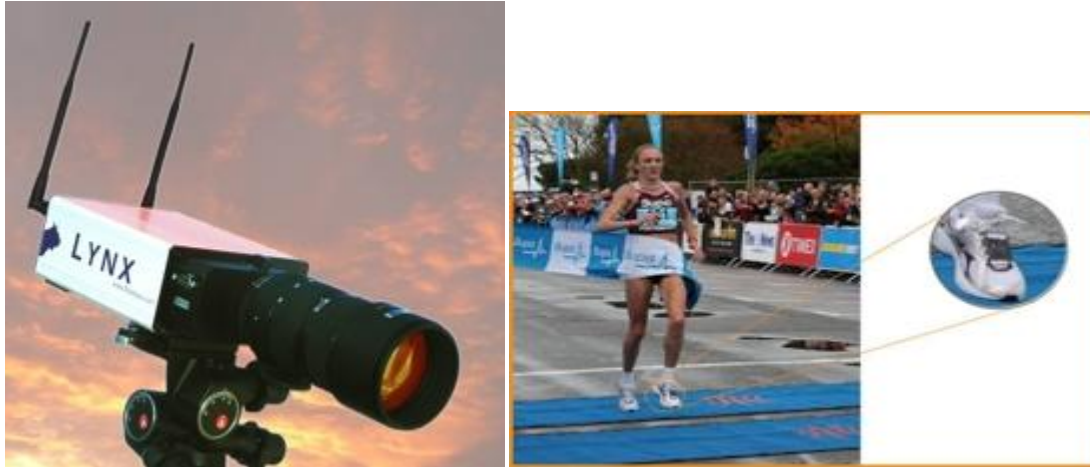

Just In Time Racing

FinishLynx - is the most popular T&F Timing System in the World.

FinishLynx F.A.T. Line Scan Cameras Ipero Sports Tag System

SERVICES PROVIDED: We can provide all of the computers, printers, and software that is staffed by experienced personnel that know how to operate and run the equipment. We provide instant integration of full automatic timing and meet management software programs using FinishLynx and Hy-Tek, the leaders in the sports timing field.

RFID timing using IPICO Sportag™ and IPICO Dual Frequency Antennas

Integrated with Lynx camera and IdentiLynx camera for verification of identity by hip or bib number and uniform

Three technologies working together for faster and more accurate results